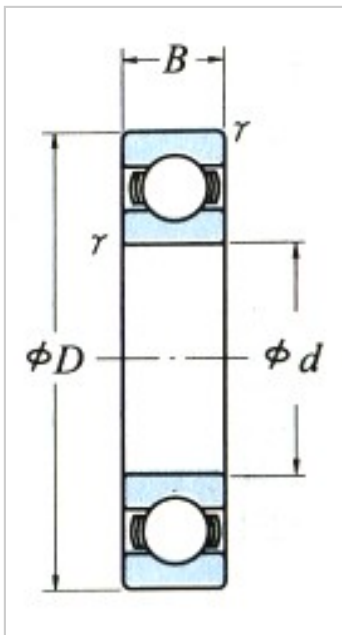

Deep groove ball bearing

Full ball bearing ID25~100mm-**BL307BL307+BL307ZBL307ZZ**

参数信息:

Bearing No. :

| | |
|--------------------------|---------|
| Open type : | BL307 |
| Single dust cover type : | BL307Z |
| Double dust cover type : | BL307ZZ |

Boundary Dimensions (mm) :

| | |
|--------|-----|
| d : | 35 |
| D : | 80 |
| B : | 21 |
| rmin : | 1.5 |

Rated load(N) :

| | |
|-------|-------|
| Cr : | 37000 |
| Cor : | 29100 |

Rated load{kgf} :

| | |
|-------|------|
| Cr : | 3800 |
| Cor : | 2970 |

Speed Rating (rpm) :

Grease lubrication Z · ZZ type : 8000

Oil lubricated Z type : 9500

Fitting dimensionsmm :

| | |
|----------|-------|
| d(min) : | 43 |
| d(max) : | 44.5 |
| D(max) : | 72 |
| r(max) : | 1.5 |
| (参考) : | 0.486 |